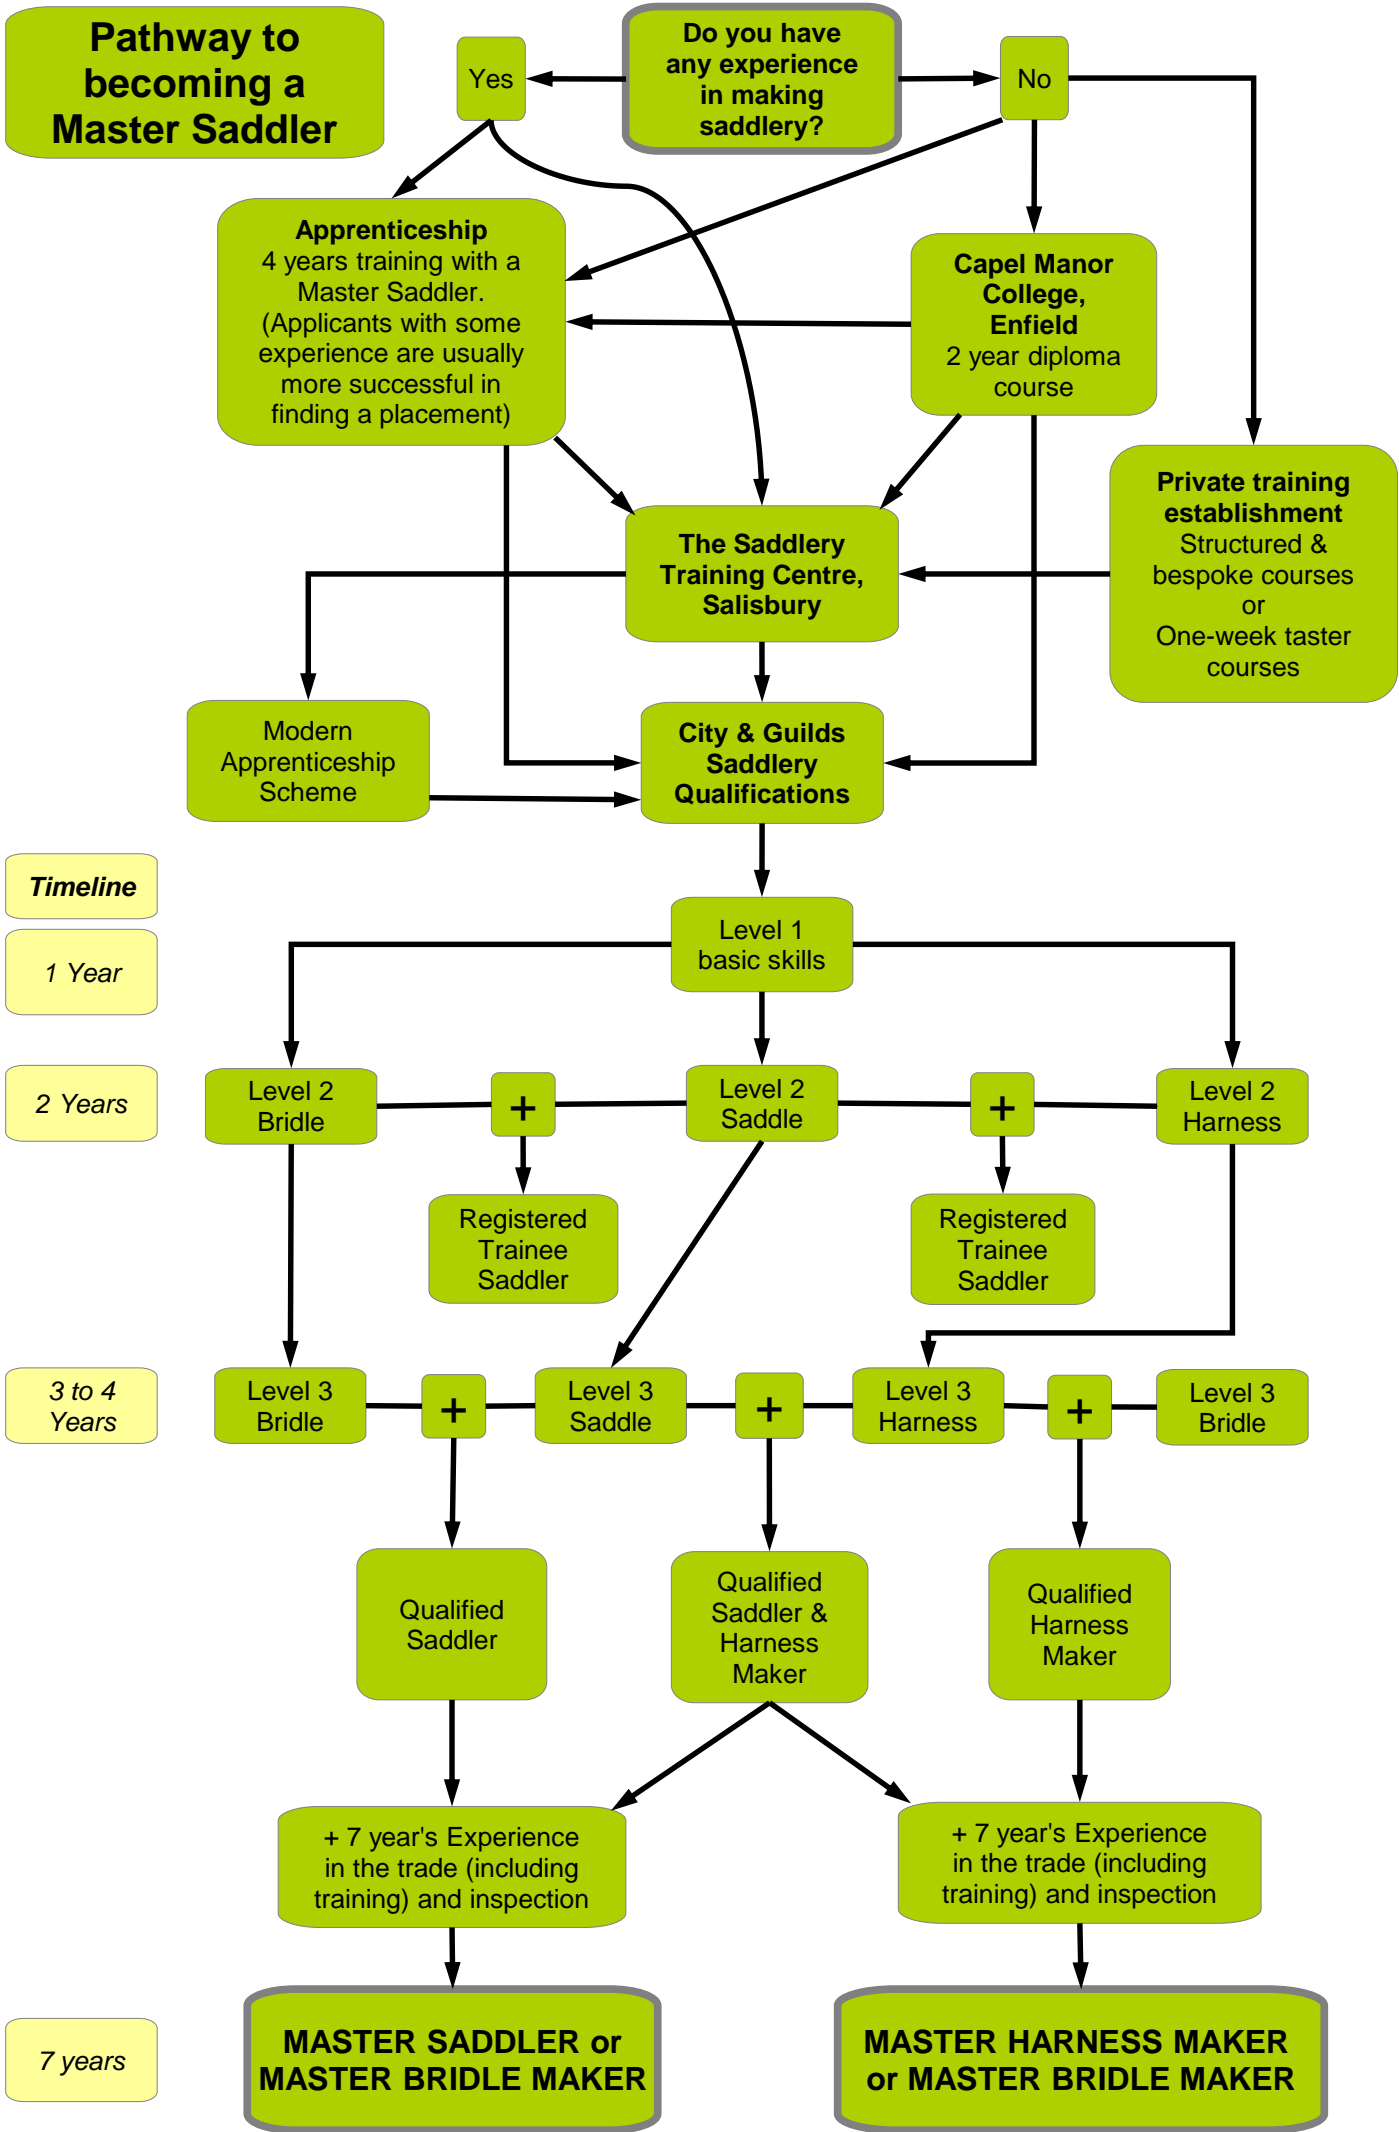

Pathway to becoming a Master Saddler

Timeline

1 Year

2 Years

3 to 4 Years

7 years